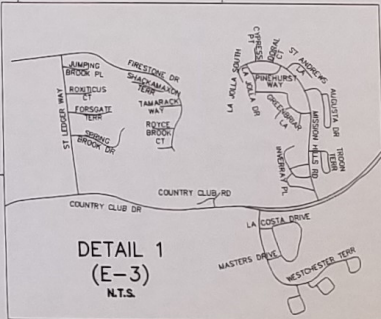

C
D
III
G
T

HIGH BRIDGE

SOUTH

UNION
TOWNSHIP

TOWN OF
CLINTON

BOROUGH OF
LEBANON

READINGTON
TOWNSHIP

ROUND VALLEY
RESERVOIR

FRANKLIN
TOWNSHIP

READINGTON
TOWNSHIP

RARITAN
TOWNSHIP

- Nov 18th
 - Dec 9th

STREET MAP & ROAD INDEX
 Clinton Township, Hunterdon County, New Jersey