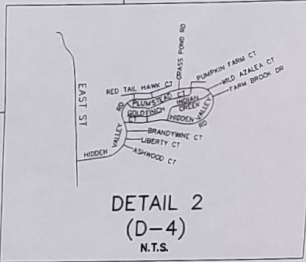

C
D
III
G
T

HIGH BRIDGE

SOUTH

UNION
TOWNSHIP

TOWN OF
CLINTON

BOROUGH OF
LEBANON

READINGTON
TOWNSHIP

ROUND VALLEY
RESERVOIR

FRANKLIN
TOWNSHIP

READINGTON
TOWNSHIP

RARITAN
TOWNSHIP

- Nov 18th
 - Dec 9th

STREET MAP & ROAD INDEX
 Clinton Township, Hunterdon County, New Jersey