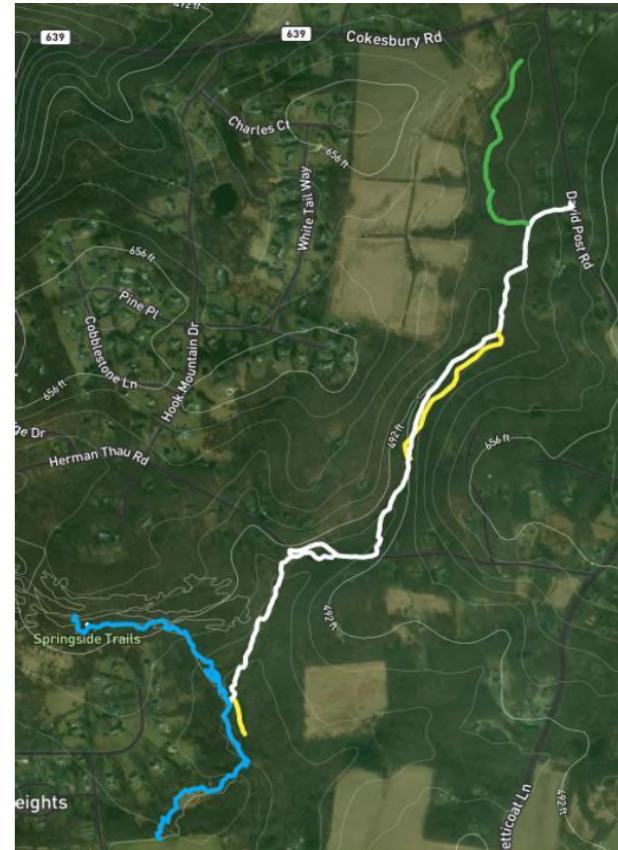

FORAN FIELD/HERMAN THAU ROAD/BEAVER BROOK RAVINE TRAIL SYSTEM

Parking at Foran Field. Out and back distance to David Post Road: 4.4 miles