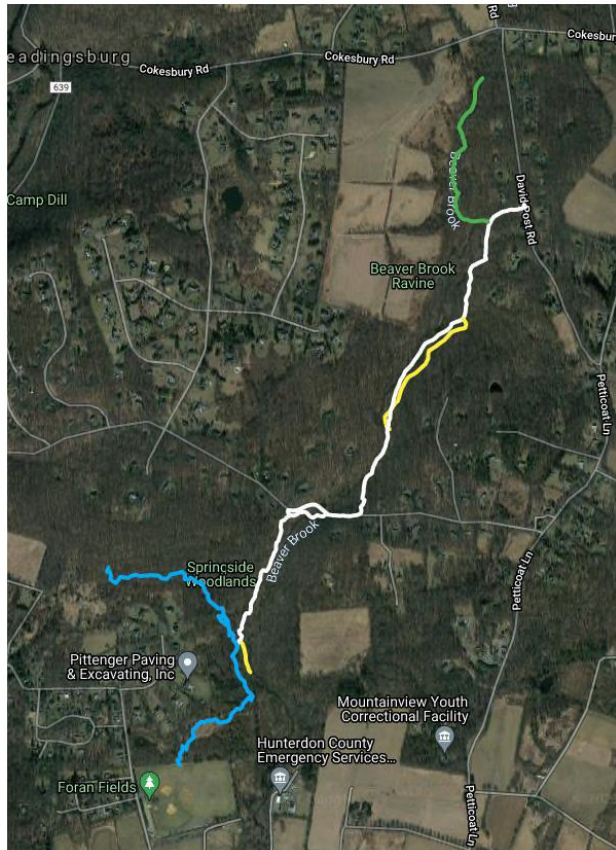

FORAN FIELD/HERMAN THAU ROAD/BEAVER BROOK RAVINE TRAIL SYSTEM

Parking at Foran Field. Out and back distance to David Post Road: 4.4 miles